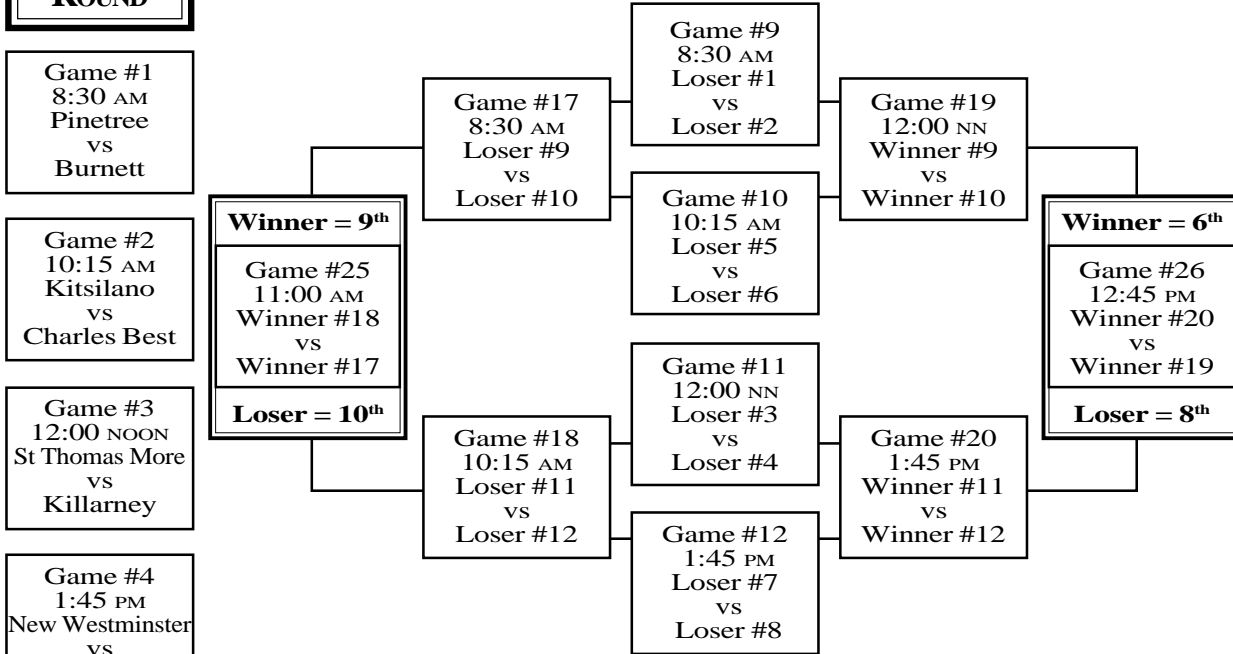

The team that is listed as the **top** team of any game is the **home** team and wears **light** colors.

09 DoC'S 10

TOURNAMENT DRAW 2009-10

WEDNESDAY
6th JANUARY

SATURDAY
9th JANUARY

FRIDAY
8th JANUARY

THURSDAY
7th JANUARY

FRIDAY
8th JANUARY

SATURDAY
9th JANUARY

SATURDAY
9th JANUARY

FIRST ROUND

CONSOLATION DRAW

CHAMPIONSHIP DRAW

The team that is listed as the **top** team of any game is the **home** team and wears **light** colors.