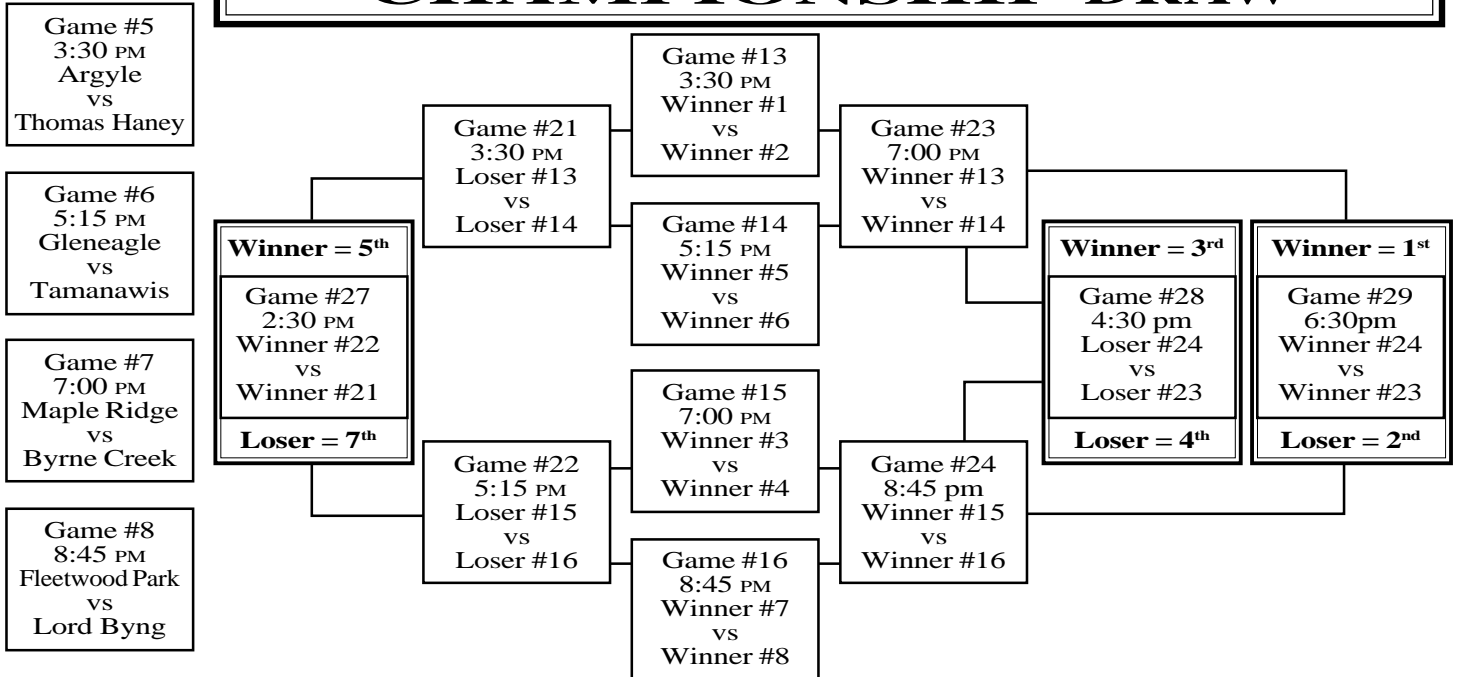

The team that is listed as the **top** team of any game is the **home** team and wears **light** colors.

09 DoC'S 10

TOURNAMENT DRAW 2009-10

WEDNESDAY
6th JANUARY

SATURDAY
9th JANUARY

FRIDAY
8th JANUARY

THURSDAY
7th JANUARY

FRIDAY
8th JANUARY

SATURDAY
9th JANUARY

SATURDAY
9th JANUARY

FIRST ROUND

CONSOLATION DRAW

CHAMPIONSHIP DRAW

The team that is listed as the **top** team of any game is the **home** team and wears **light** colors.